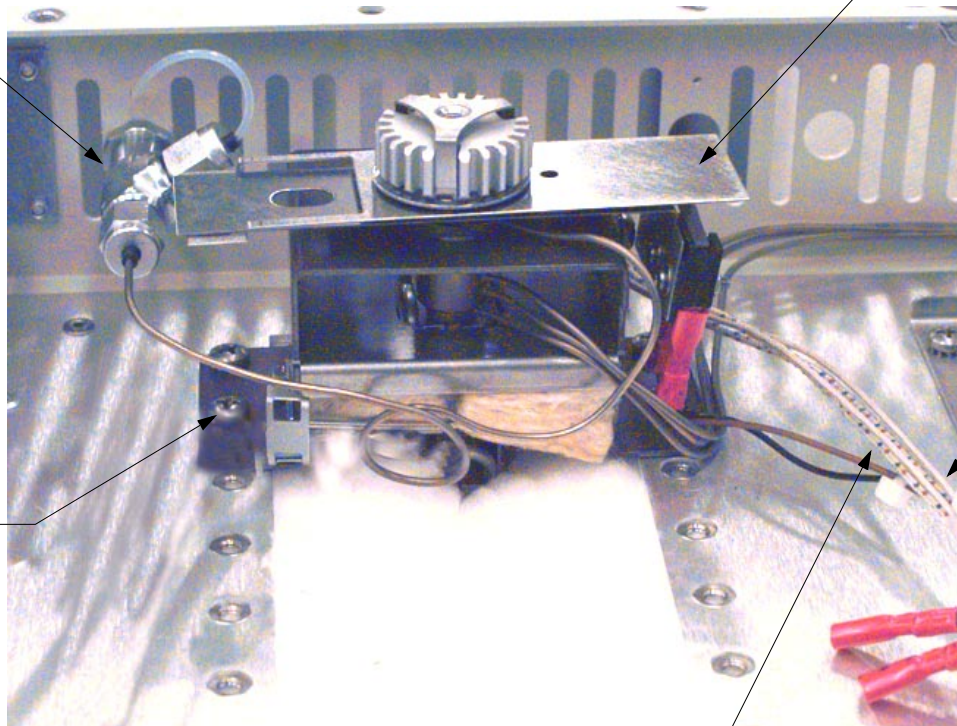

1079/Manual Pneu. Installation

03-918532-00
VAR SEPTUM PURGE

12-901163-00
SCRW., SEMS 8-32 X 3/8 LG. EXT. STL 4EA

[CLICK HERE FOR
HEATER CONNECTION
TO J41 ON POWER BD.](#)

03-925425-01
120V HTR. CART.

03-925425-02
230V HTR. CART

03-925425-03
101V HTR. CART.

REF

03-925516-01
S/A 1079 INJ. MOD. MANUAL 120v

03-925516-02
S/A 1079 INJ. MOD. MANUAL 230v

03-925516-03
S/A 1079 INJ. MOD. MANUAL 101v

[CLICK HERE FOR
PROBE CONNECTION
TO J7 ON MAIN BOARD](#)

REFERENCE
03-925374-01
TEMPERATURE PROBE

PARTS NOT SHOWN

28-694581-00
FERRULE # 100 / 0.5

03-949551-00
NUT, CAPILLARY, INJ

NOTE: DETAIL OF SOLENOID VALVE

[CLICK HERE](#) TO SEE SOLENOID CONNECTION TO J42 ON POWER BD.