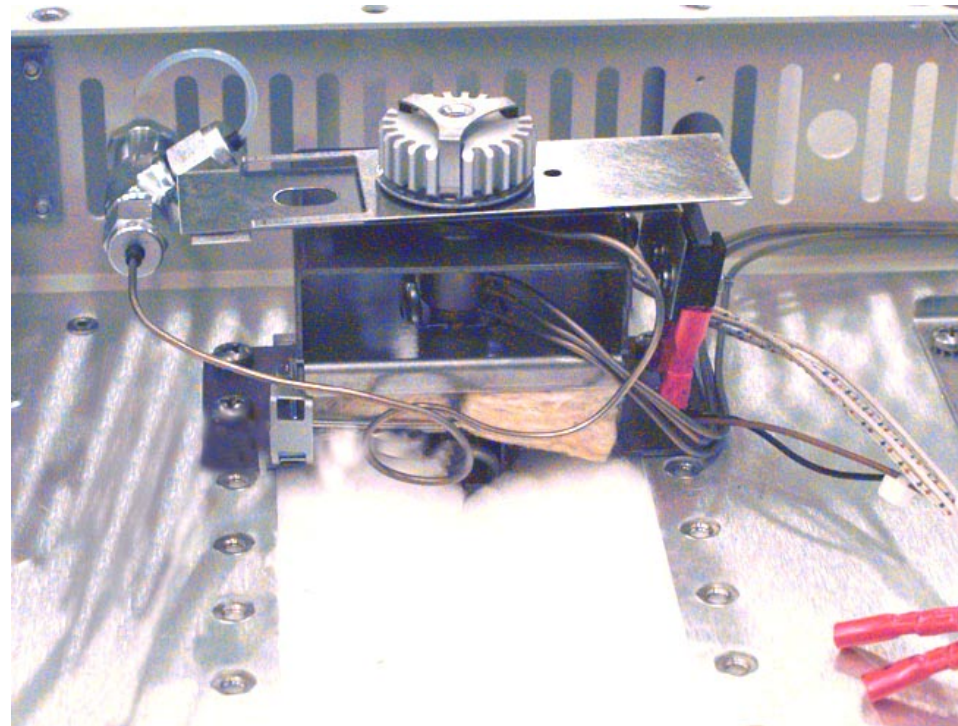

1079/Manual Pneu. Installation

03-918532-00
VAR SEPTUM PURGE

12-901163-00
SCRW., SEMS 8-32 X 3/8 LG. EXT. STL 4EA

[CLICK HERE FOR
HEATER CONNECTION
TO J41 ON POWER BD.](#)

03-925425-01
120V HTR. CART.

03-925425-02
230V HTR. CART

03-925425-03
101V HTR. CART.

REF

03-925516-01
S/A 1079 INJ. MOD. MANUAL 120v

03-925516-02
S/A 1079 INJ. MOD. MANUAL 230v

03-925516-03
S/A 1079 INJ. MOD. MANUAL 101v

[CLICK HERE FOR
PROBE CONNECTION
TO J7 ON MAIN BOARD](#)

REFERENCE
03-925374-01
TEMPERATURE PROBE

PARTS NOT SHOWN

28-694581-00
FERRULE # 100 / 0.5

03-949551-00
NUT, CAPILLARY, INJ

NOTE: DETAIL OF SOLENOID VALVE

[CLICK HERE](#) TO SEE SOLENOID CONNECTION TO J42 ON POWER BD.