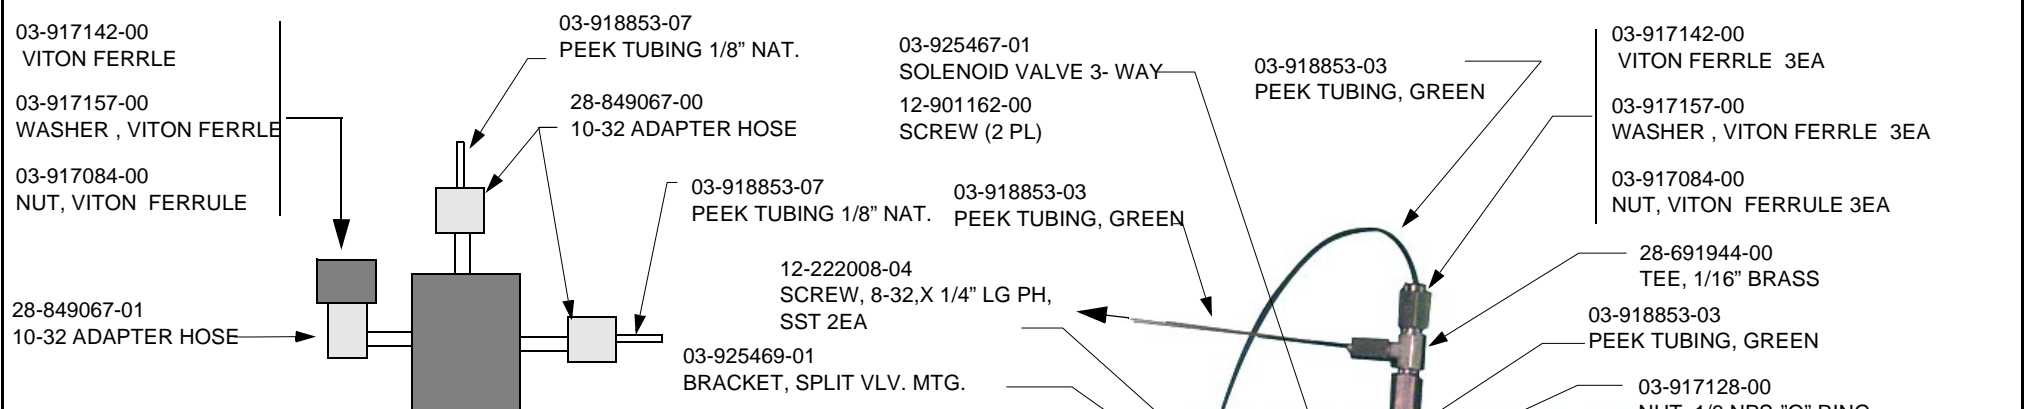

03-925425-03
101V HTR. CART.

REF

03-925516-01
S/A 1079 INJ. MOD. MANUAL 120v

03-925516-02
S/A 1079 INJ. MOD. MANUAL 230v

03-925516-03
S/A 1079 INJ. MOD. MANUAL 101v

[CLICK HERE FOR
PROBE CONNECTION
TO J7 ON MAIN BOARD](#)

REFERENCE
03-925374-01
TEMPERATURE PROBE

PARTS NOT SHOWN

28-694581-00
FERRULE # 100 / 0.5

03-949551-00
NUT, CAPILLARY, INJ

NOTE: DETAIL OF SOLENOID VALVE

[CLICK HERE](#) TO SEE SOLENOID CONNECTION TO J42 ON POWER BD.